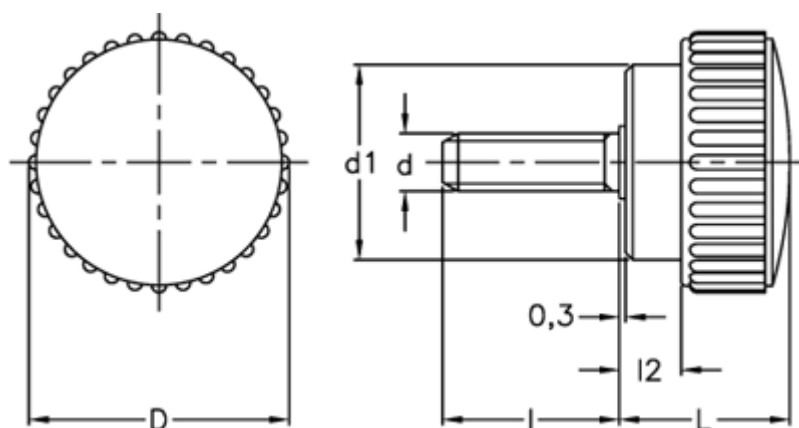

# Data Sheet

Article number: 2302102117

Description: E+G Knurled grip knob  
B.193/15 S-p-M3x16-INOX

## Measures

D	=	15
d1	=	11
d 6g	=	M3
l	=	16
L	=	11
l2	=	2